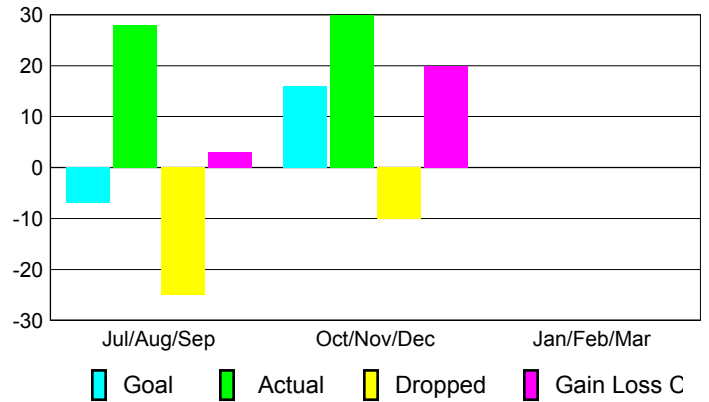

Membership Results 2012-2013

Goal, New, Dropped, Gain/Loss

Comparison of Membership Gain/Loss

Current Year Compared to the Previous Year